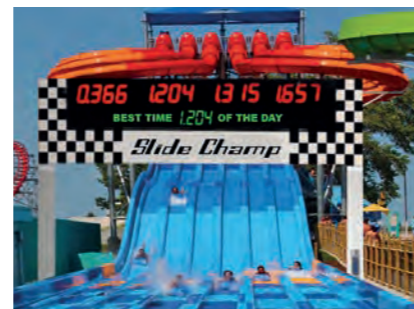

**WATER CURTAIN WITH VIDEO PROJECTION**  
Riders slide straight through a waterscreen with moving images projected onto it.

**AQUASMASH TOUCHPADS**  
Riders try to hit as many luminous touchpads as possible while they go down the water slide.

**SLIDECHAMP**  
This scoreboard displays the riders time, speed and best time of the day.